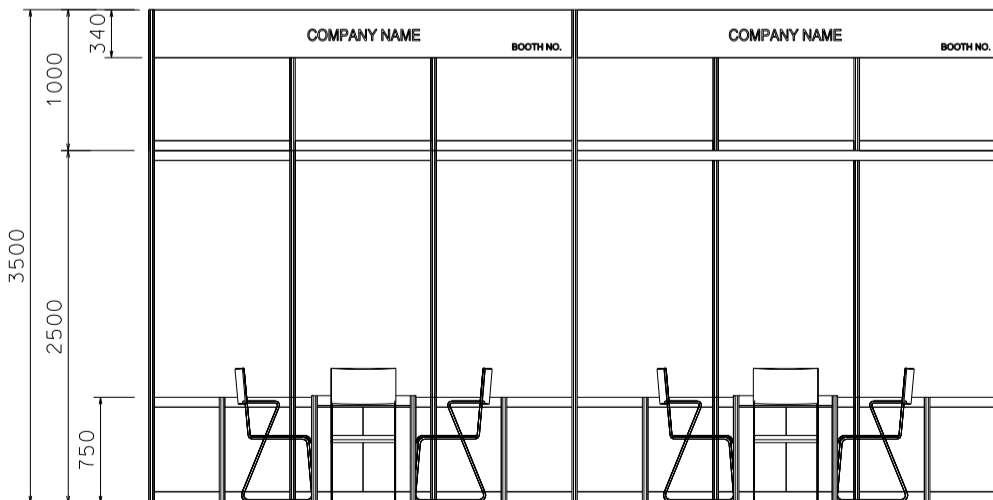

6x3 STANDARD BOOTH RIGHT CORNER (OPTION C)

6x3 米標準攤位(右面角位)

PLAN  
6M(W) X 3M(D) X 3.5M(H)

PERSPECTIVE  
6M(W) X 3M(D) X 3.5M(H)

ELEVATION  
6M(W) X 3M(D) X 3.5M(H)

BOOTH SPECIFICATIONS		QTY.
	1000W x 500D x 750H CABINET	11M
	700W x 700D x 750H MEETING TABLE	2
	BLACK LEATHER CHAIR	6
	LONG ARMED SPOTLIGHT (300MM) 23 WATT ENERGY SAVING LAMP (YELLOW LIGHT) (3.5mH)	6
	800W SOCKET	6
	H70mm CEILING BEAM	3M
	H175mm CEILING GRID	27M
	RUBBISH BIN & CARPET (18sqm.)	