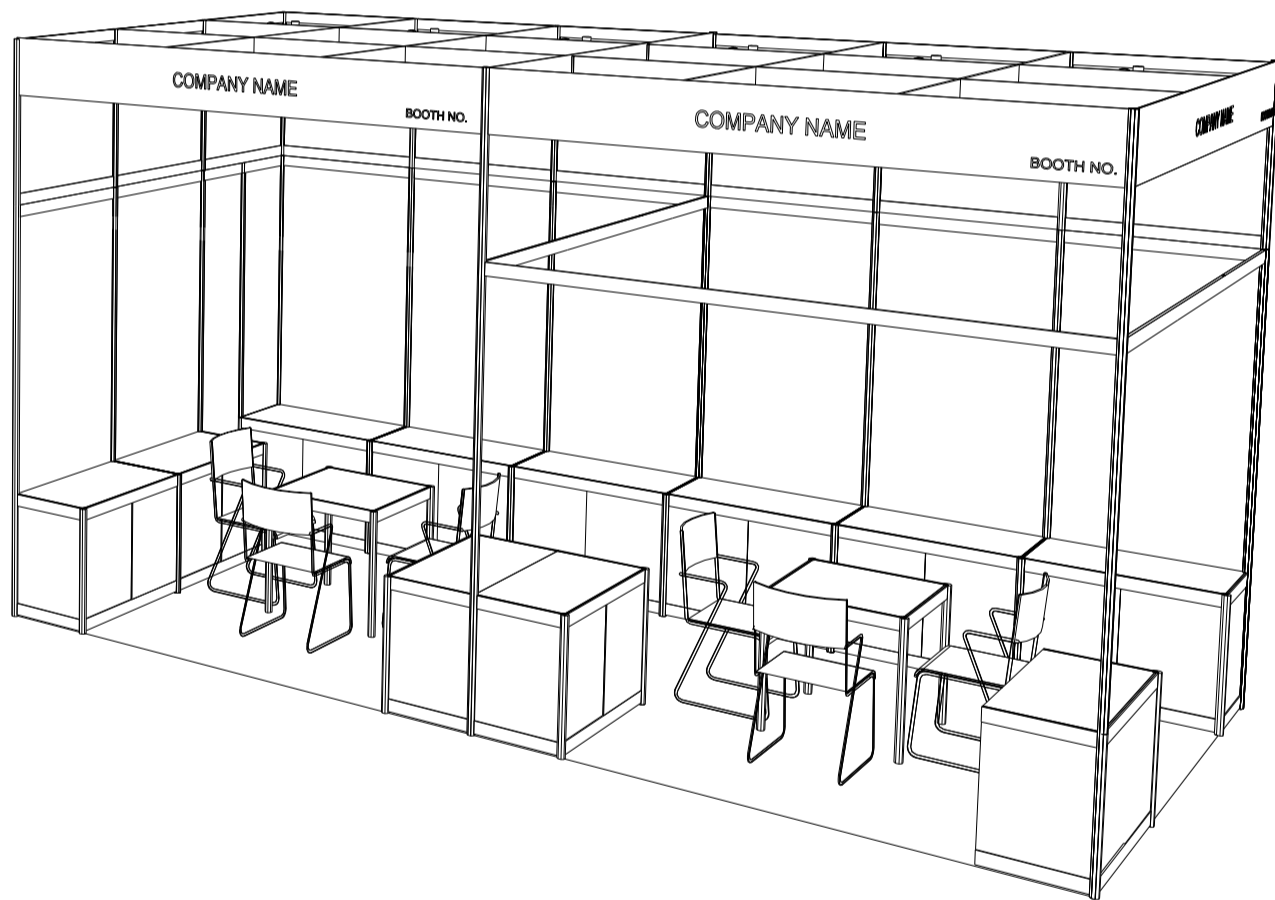

6x3 STANDARD BOOTH RIGHT CORNER (OPTION C)

6x3 米標準攤位(右面角位)

PLAN  
6M(W) X 3M(D) X 3.5M(H)

PERSPECTIVE  
6M(W) X 3M(D) X 3.5M(H)

ELEVATION  
6M(W) X 3M(D) X 3.5M(H)

BOOTH SPECIFICATIONS		QTY.
	1000W x 500D x 750H CABINET	11M
	700W x 700D x 750H MEETING TABLE	2
	BLACK LEATHER CHAIR	6
	LONG ARMED SPOTLIGHT (300MM) 23 WATT ENERGY SAVING LAMP (YELLOW LIGHT) (3.5mH)	6
	800W SOCKET	6
	H70mm CEILING BEAM	3M
	H175mm CEILING GRID	27M
	RUBBISH BIN & CARPET (18sqm.)	