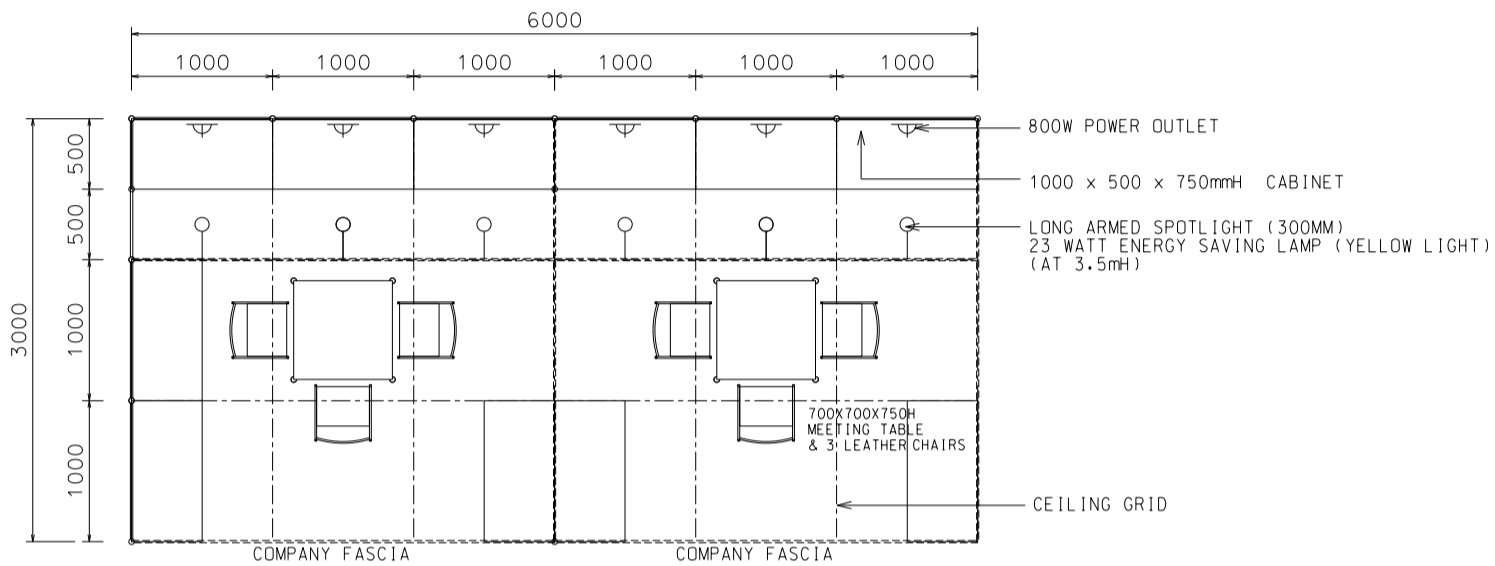

6x3 STANDARD BOOTH RIGHT CORNER (OPTION C)

6x3 米標準攤位(右面角位)

PLAN  
6M(W) X 3M(D) X 3.5M(H)

PERSPECTIVE  
6M(W) X 3M(D) X 3.5M(H)

ELEVATION  
6M(W) X 3M(D) X 3.5M(H)

BOOTH SPECIFICATIONS		QTY.
	1000W x 500D x 750H CABINET	11M
	700W x 700D x 750H MEETING TABLE	2
	BLACK LEATHER CHAIR	6
	LONG ARMED SPOTLIGHT (300MM) 23 WATT ENERGY SAVING LAMP (YELLOW LIGHT) (3.5mH)	6
	800W SOCKET	6
	H70mm CEILING BEAM	3M
	H175mm CEILING GRID	27M
	RUBBISH BIN & CARPET (18sqm.)	